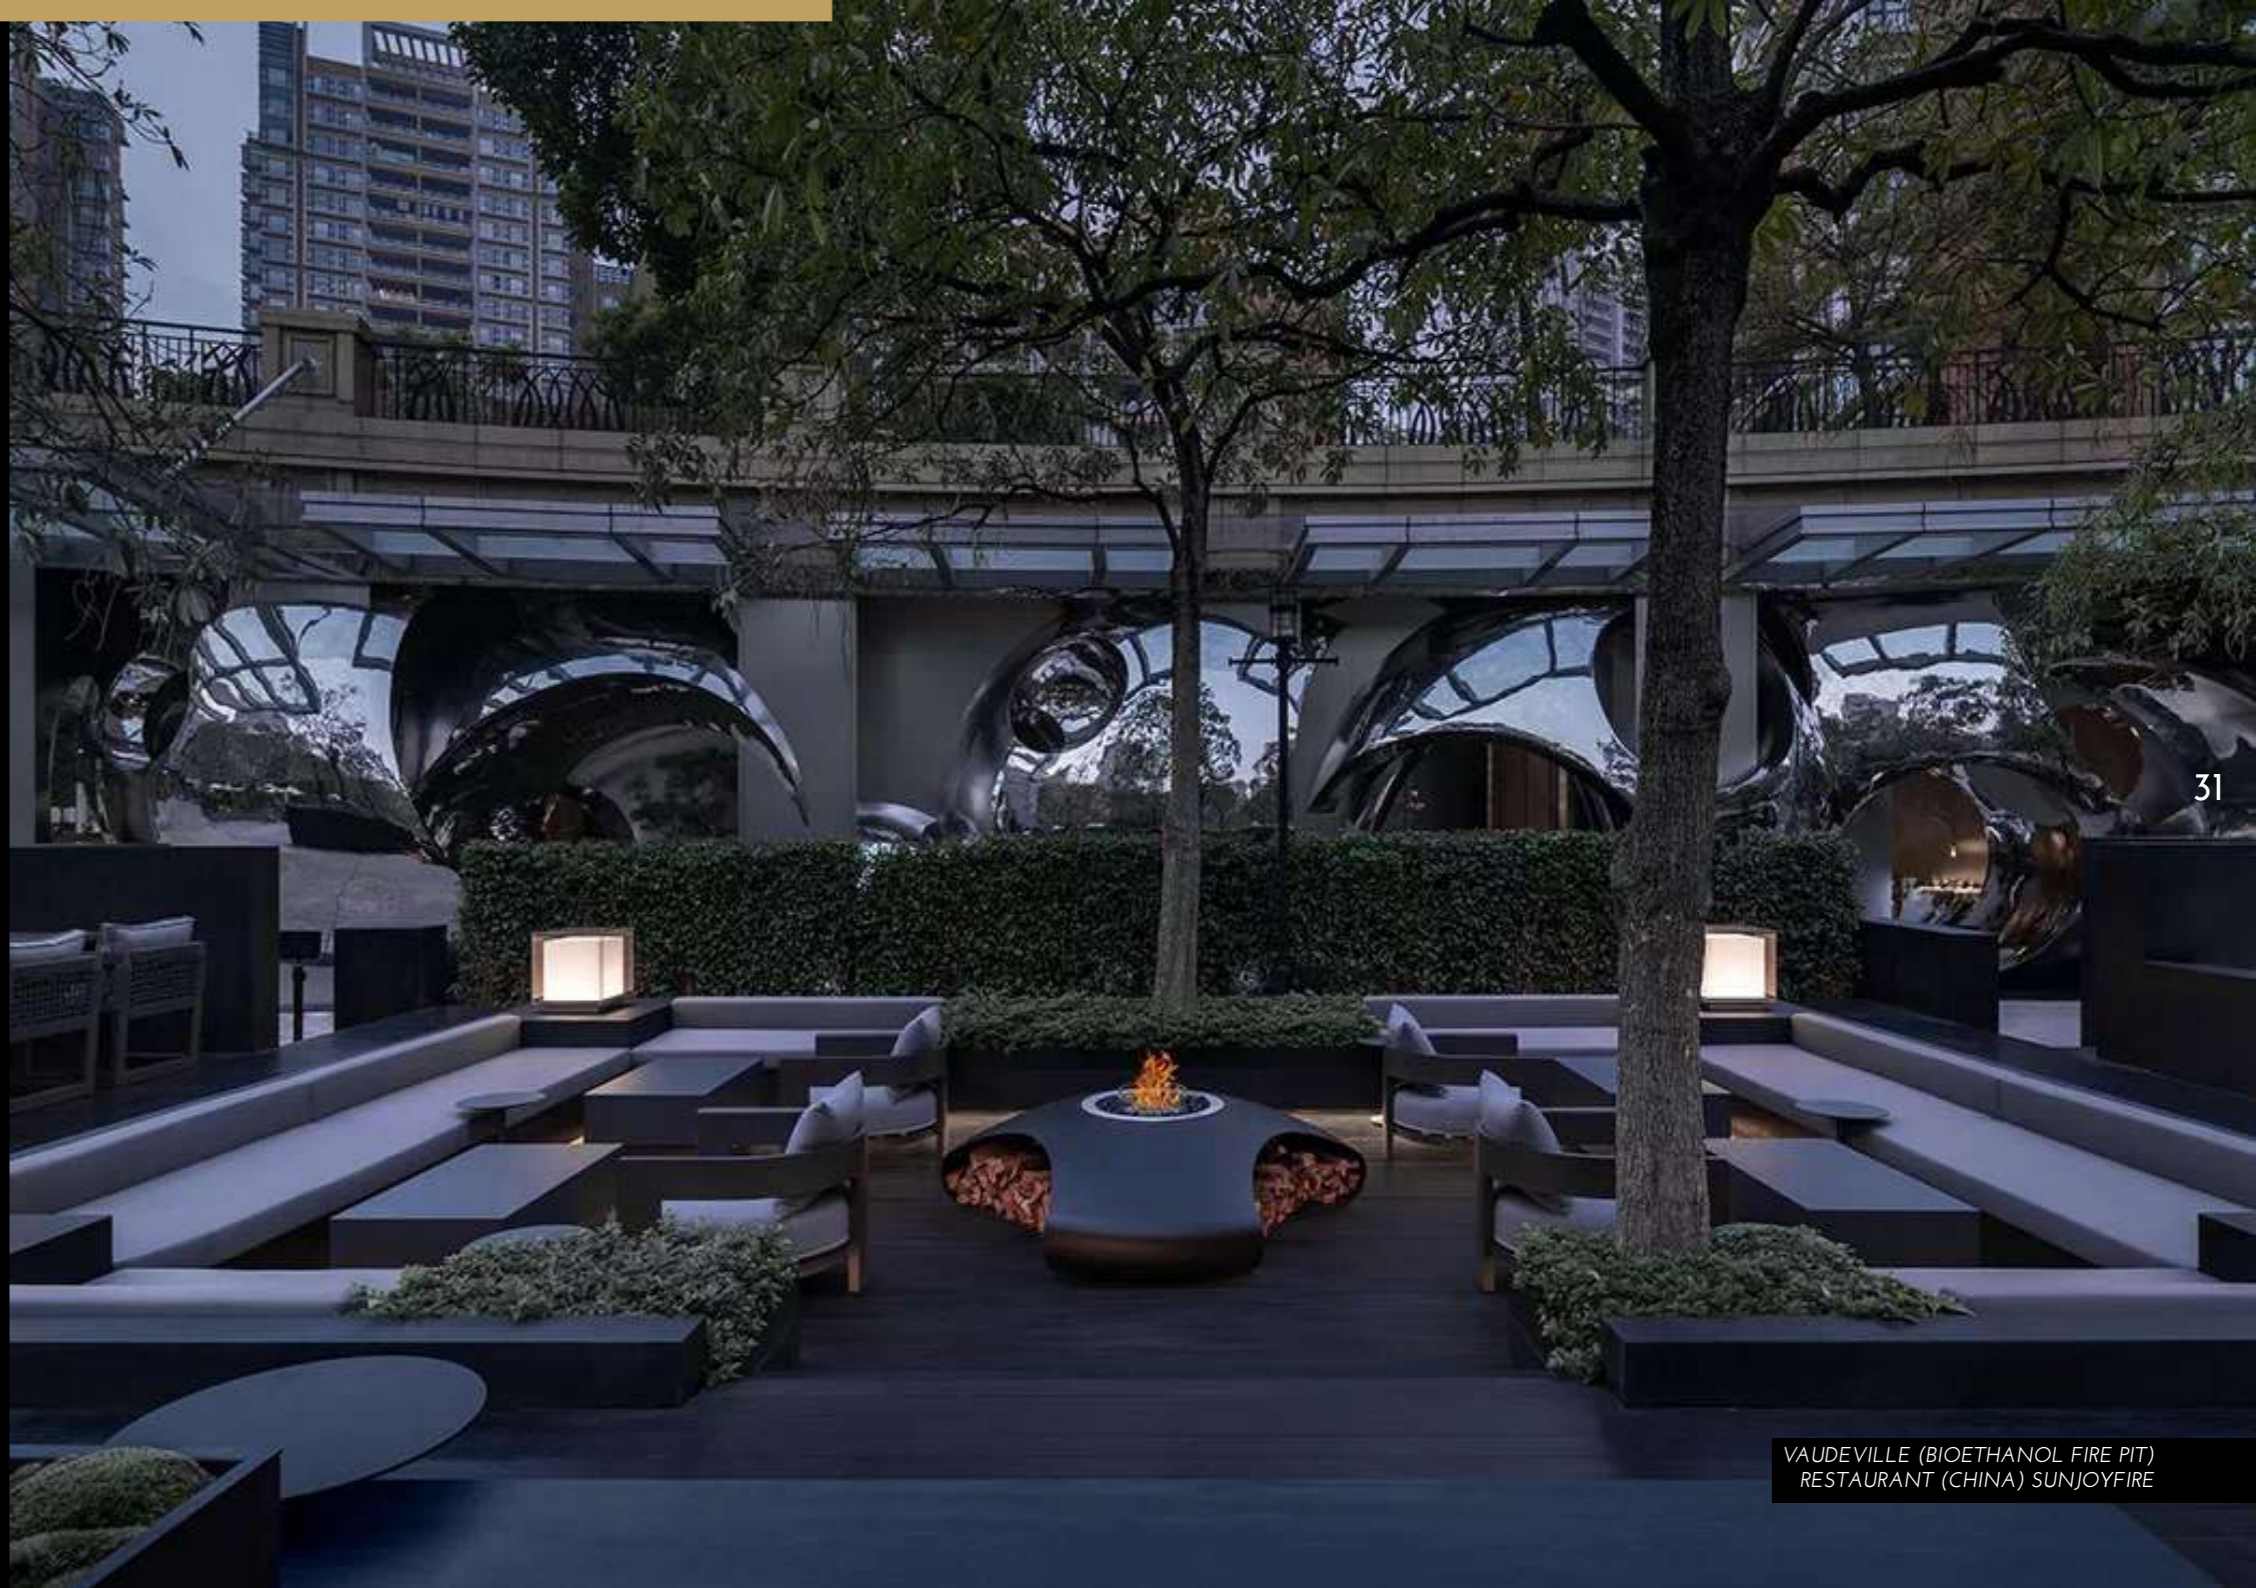

VAUDEVILLE (BIOETHANOL FIRE PIT)
RESTAURANT (CHINA) SUNJOYFIRE