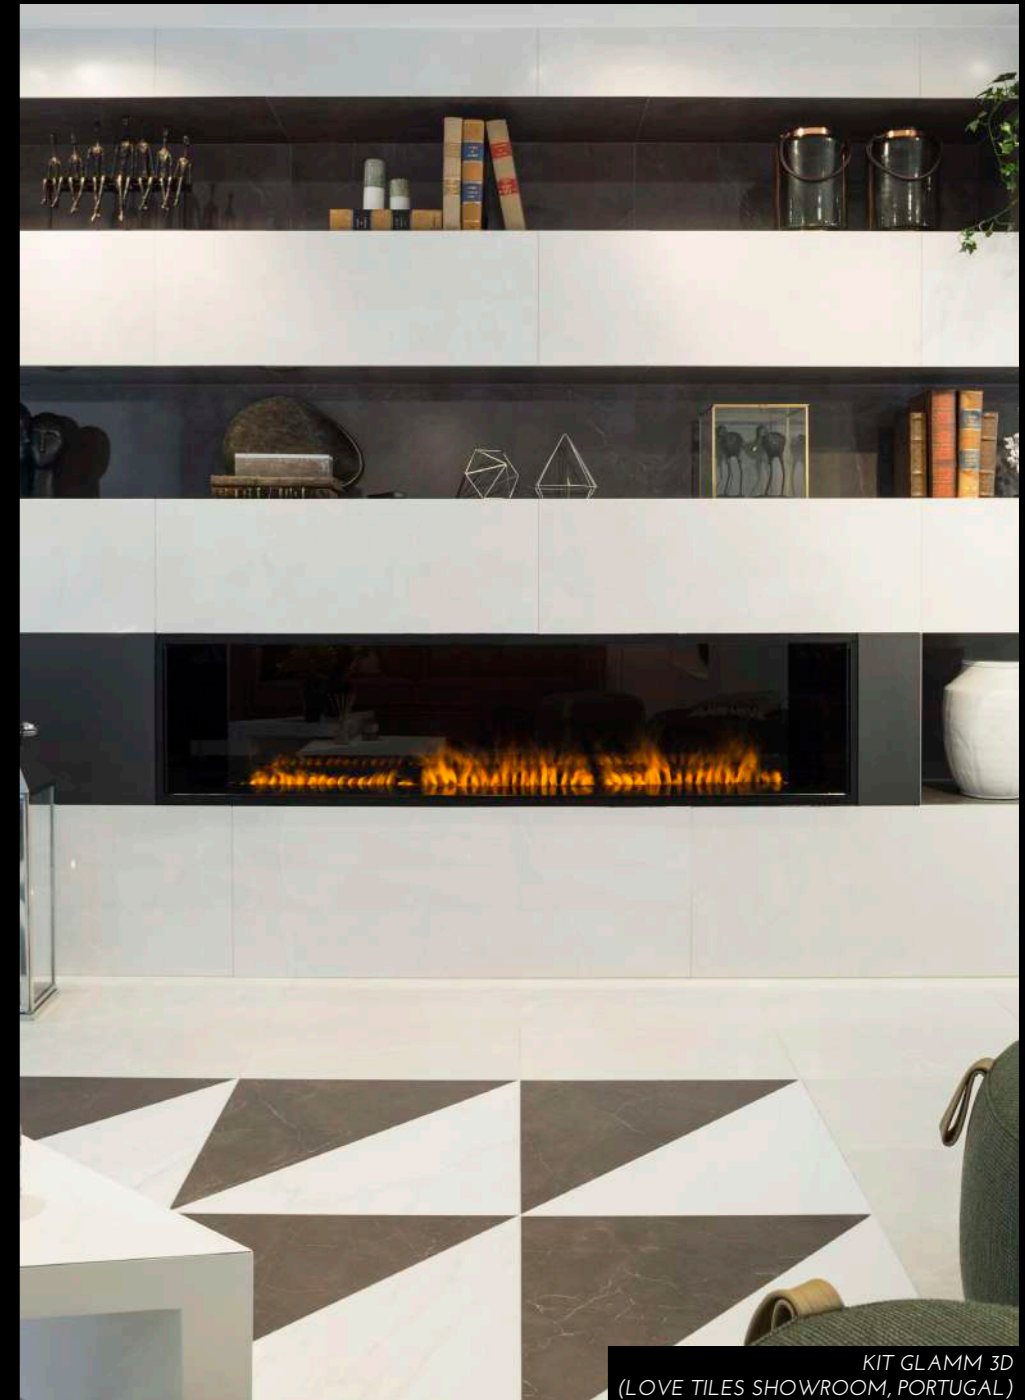

WORLDWIDE

TIMELESS

SHOWROOMS
WE ARE ALL AROUND THE WORLD

KIT GLAMM 3D, THALES AND FIRE LINE
(GLAMMFIRE CASCAIS SHOWROOM, PORTUGAL)

52

53

MILETO, THALES AND KIT GLAMM 3D
(GLAMMFIRE PORTO SHOWROOM, PORTUGAL)

EUDOXUS, CRYSTAL, URBAN, THALES AND FIRE LINE
(GLAMMIFIRE SHANGAI SHOWROOM, CHINA)