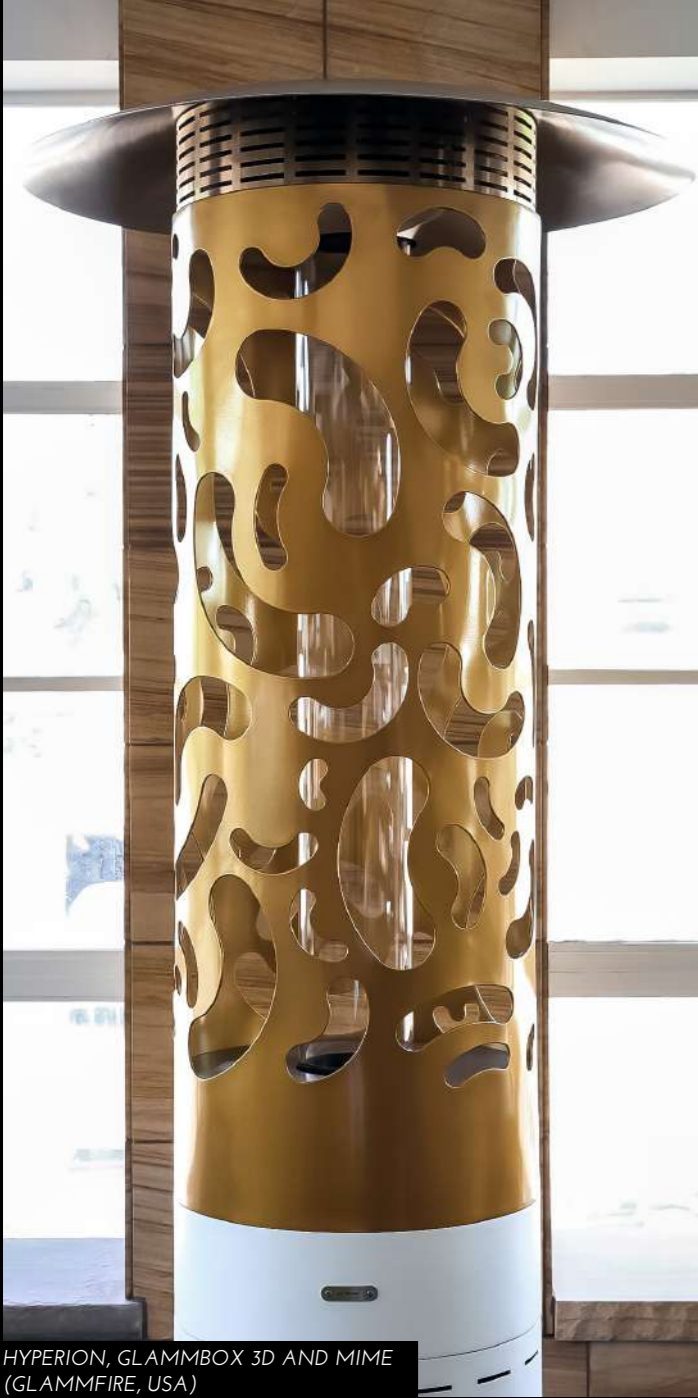

58

FIRE LINE
(CORTINA SHOWROOM PARTNERSHIP WITH MONTEXPOR, ITALY)

59

CONTOUR 13
(MONTEXPOR, ITALY)

KIT GLAMM 3D
(ROCHE BOBOIS ANTIBES SHOWROOM, FRANCE)

KIT GLAMM 3D
(ROCHE BOBOIS SHOWROOM, RUSSIA)

HYPERION, GLAMMBOX 3D AND MIME (GLAMMFIRE, USA)